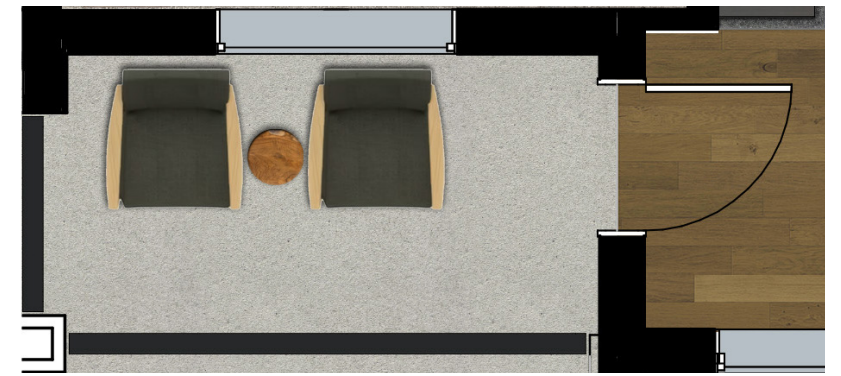

NATURAL TEAK ROOT ACCENT TABLE

Natural Teak Wood Root Accent Table
*Additional Outdoor Furniture Varies by Plan,
Reference Unit Plans

Fabric Detail

Wood Detail

EXTENDED PATIO

* PLANS VARY

OUTDOOR TEAK & ROBE BENCH