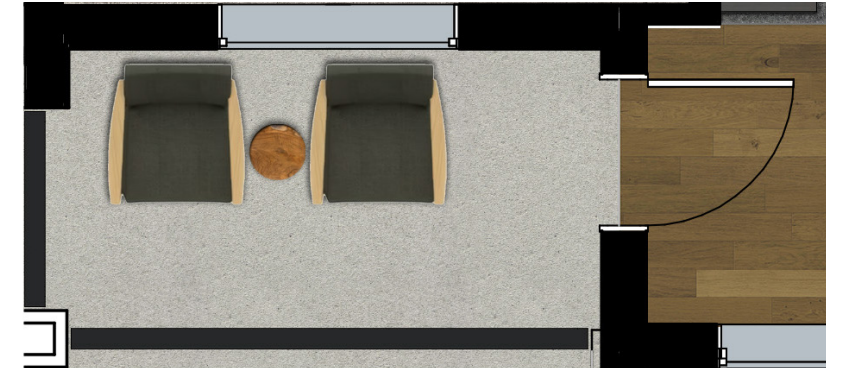

* PLANS VARY