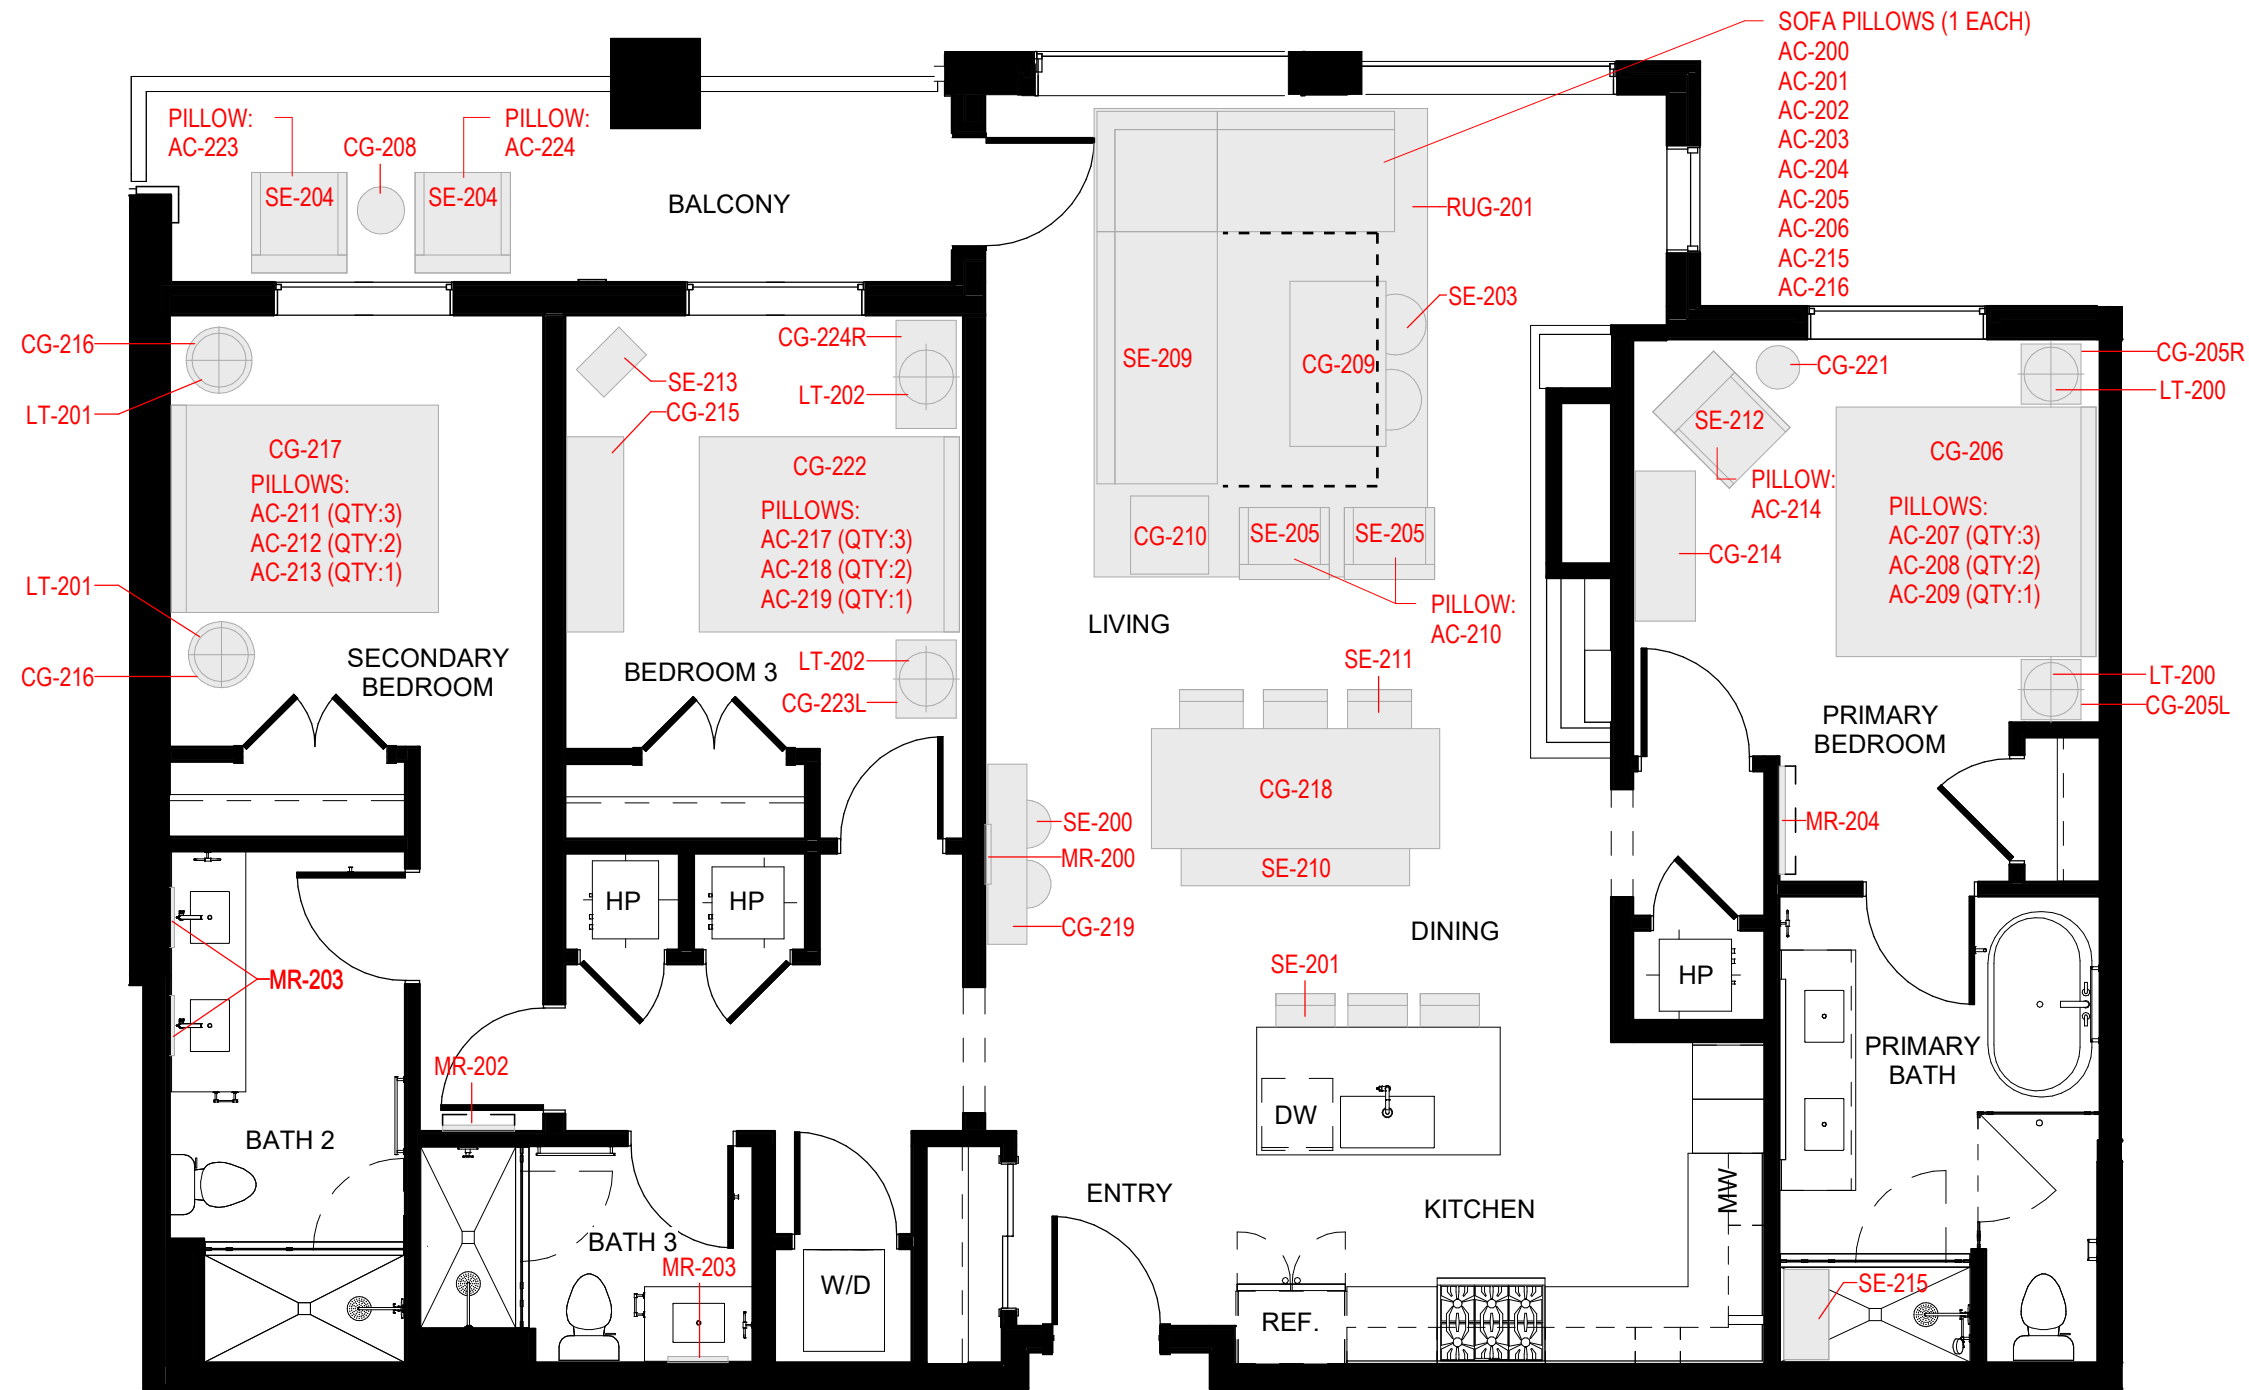

E204, E304, E404, E504

* The Developer reserves the right to make any modifications the Developer deems necessary.
* All dimensions and areas shown are approximate and subject to change without notice. "As Built" dimensions and areas may vary from those shown.
* Furniture & lighting shown in gray are for reference only and are not included in the purchase price of unit.
* Where provided, Type A units are in accordance with 2009 ICC/ANSI A117.1 - NOT fully ADA compliant.

3 BED (E3B)

ARCHITECTURE
URBAN DESIGN
INTERIOR DESIGN