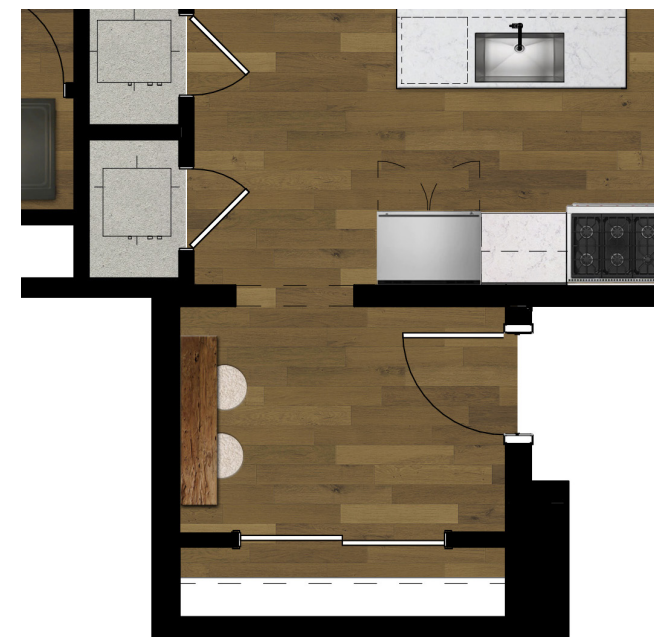

EXAMPLE FLOOR PLAN
PEAKS PALETTE
* PLANS VARY

ENTRY, KITCHEN, DINING AND LIVING ROOM

FURNITURE PACKAGE | 3 BEDROOM

*DIGITAL REPRESENTATION MAY VARY WITH ACTUAL MATERIALS.
*THE DEVELOPER RESERVES THE RIGHT TO MAKE ANY MODIFICATIONS THE DEVELOPER DEEMS NECESSARY.

Mirror Detail

NATURAL IRON MIRROR
Chattered Natural Iron Frame
with Curved Edge Wall Mirror
24"w x 36"h

* PLANS VARY

HANDCRAFTED WOOD ENTRY CONSOLE
Reclaimed Wood Console Table with
Handcrafted Dovetail Joinery Detail
**Sizes Vary by Plan Type