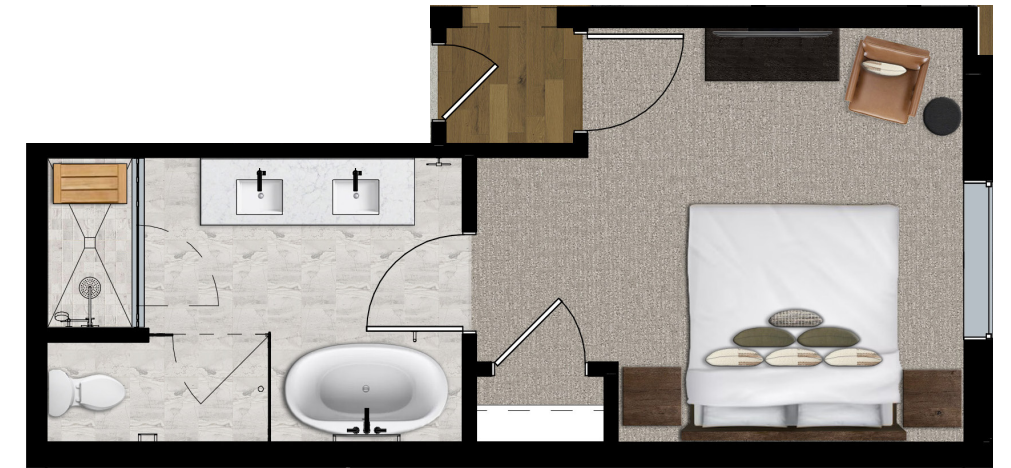

* PLANS VARY