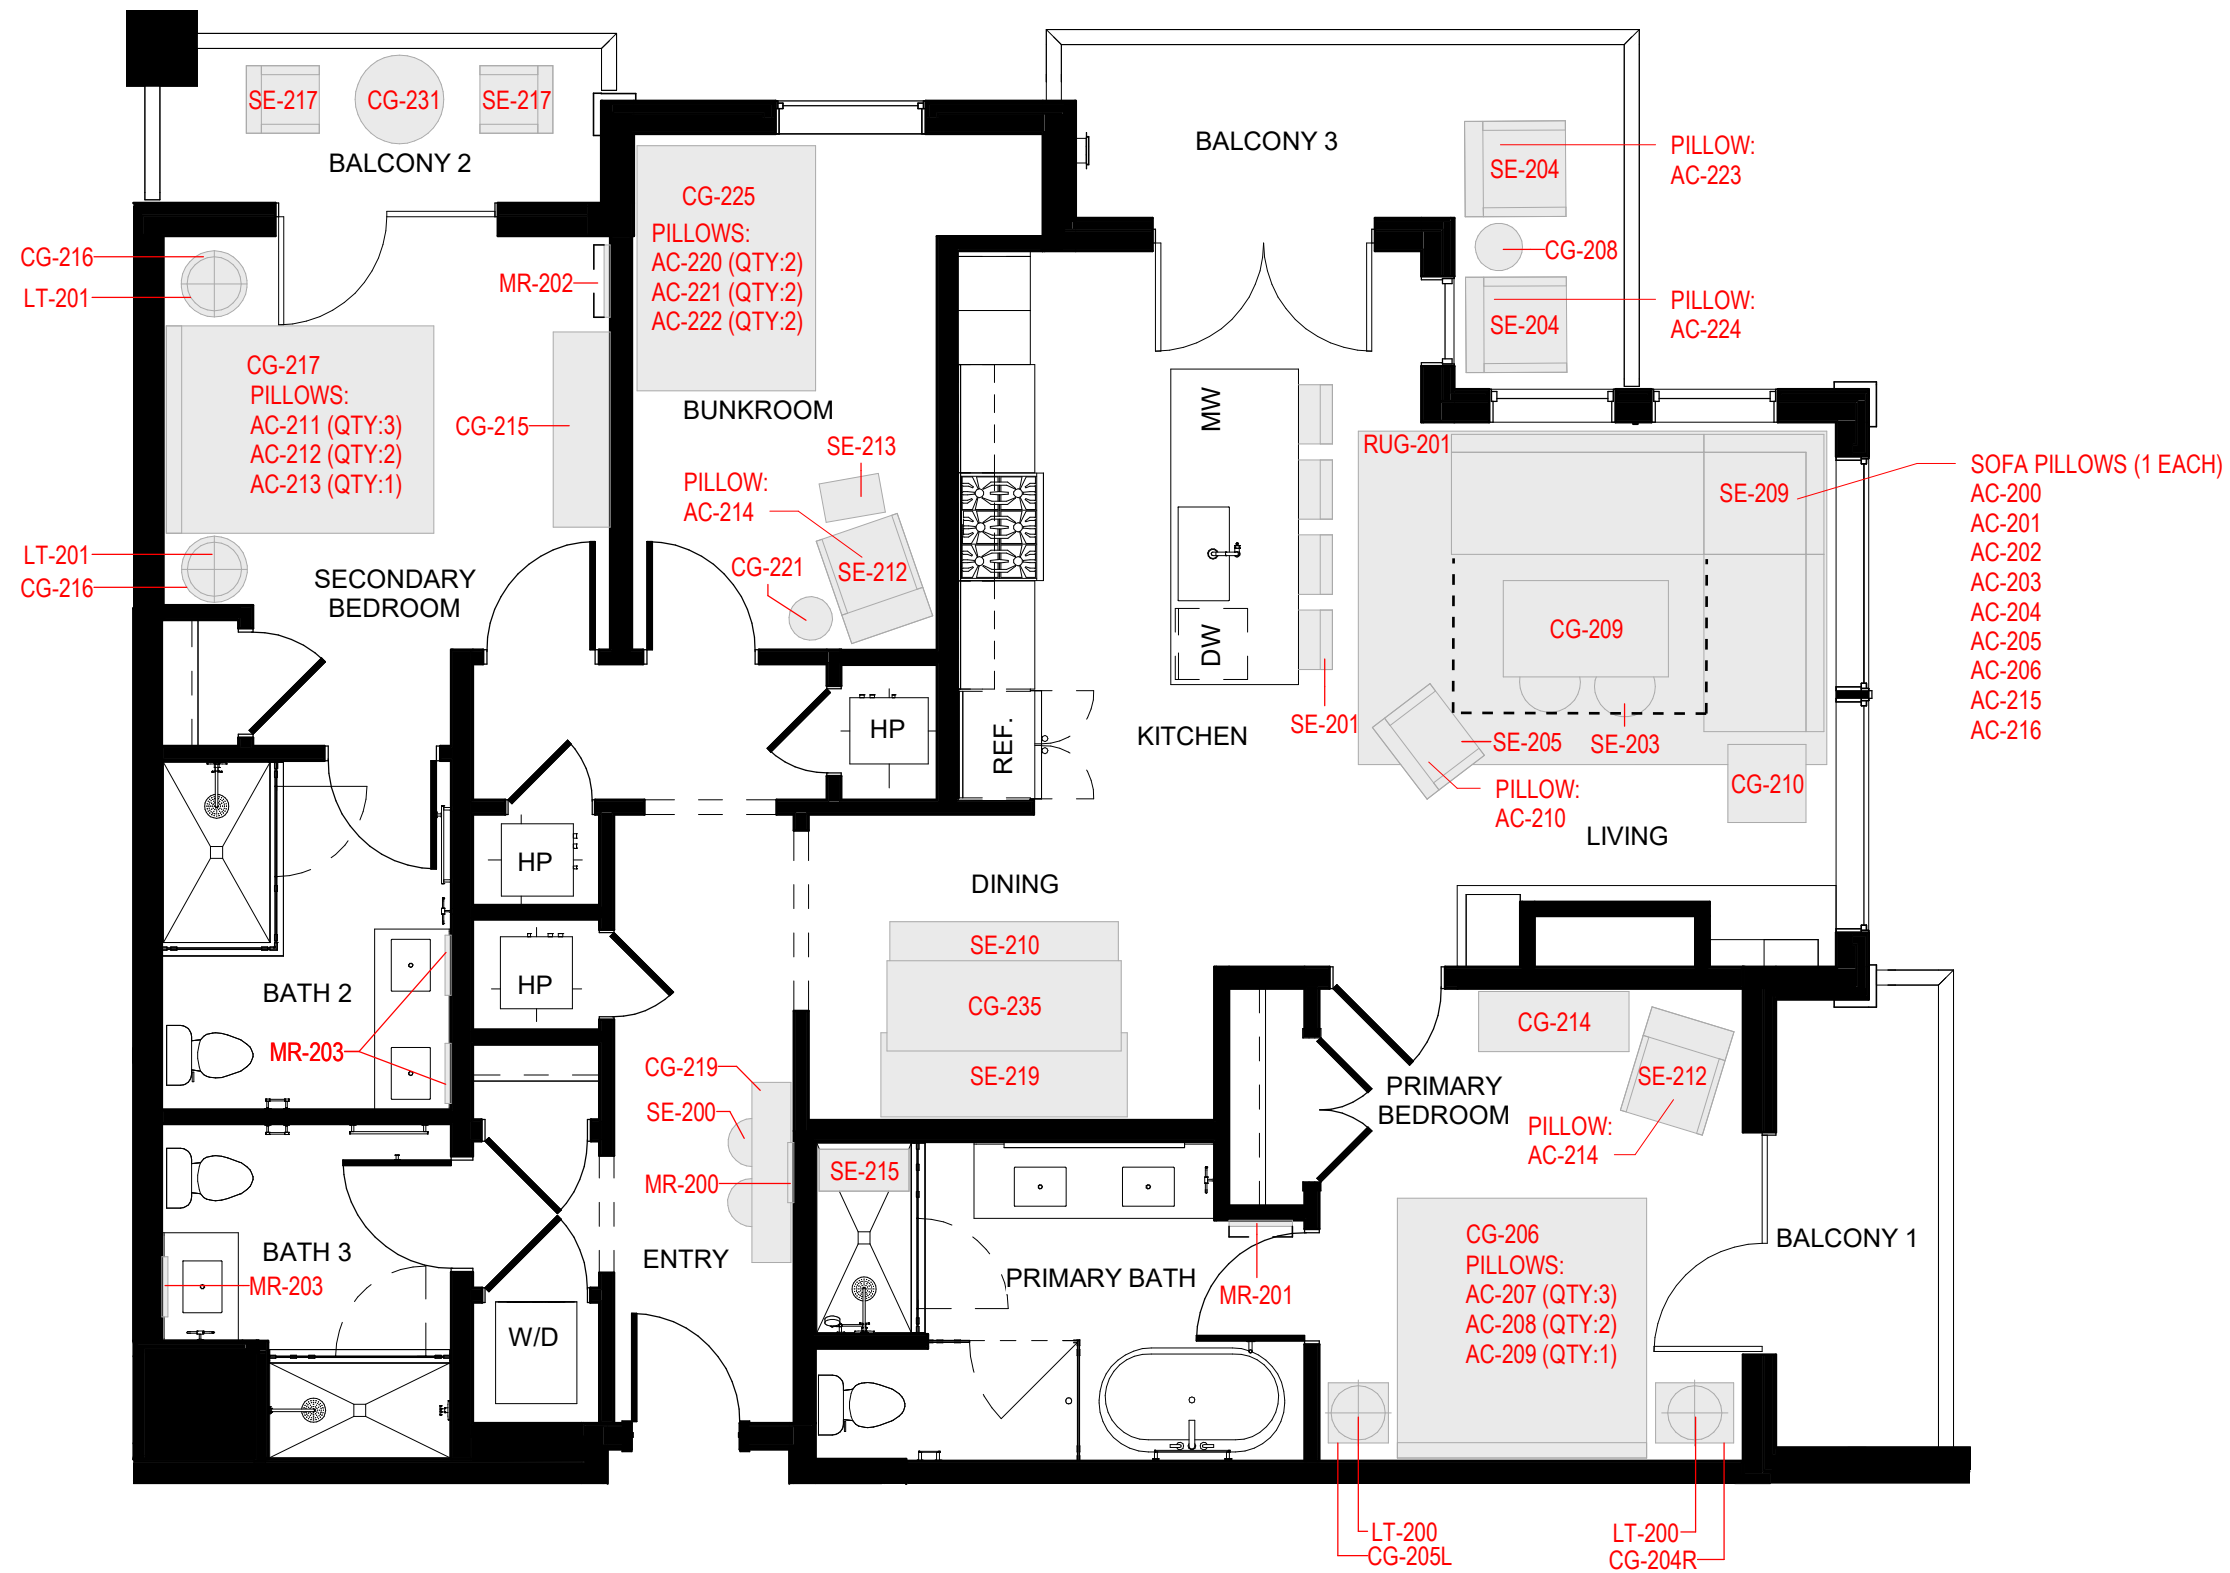

W214, W314, W414, W514.

* The Developer reserves the right to make any modifications the Developer deems necessary.
* All dimensions and areas shown are approximate and subject to change without notice. "As Built" dimensions and areas may vary from those shown.
* Furniture & lighting shown in gray are for reference only and are not included in the purchase price of unit.
* Where provided, Type A units are in accordance with 2009 ICC/ANSI A117.1 - NOT fully ADA compliant.

3 BED (W3A)

ARCHITECTURE
URBAN DESIGN
INTERIOR DESIGN