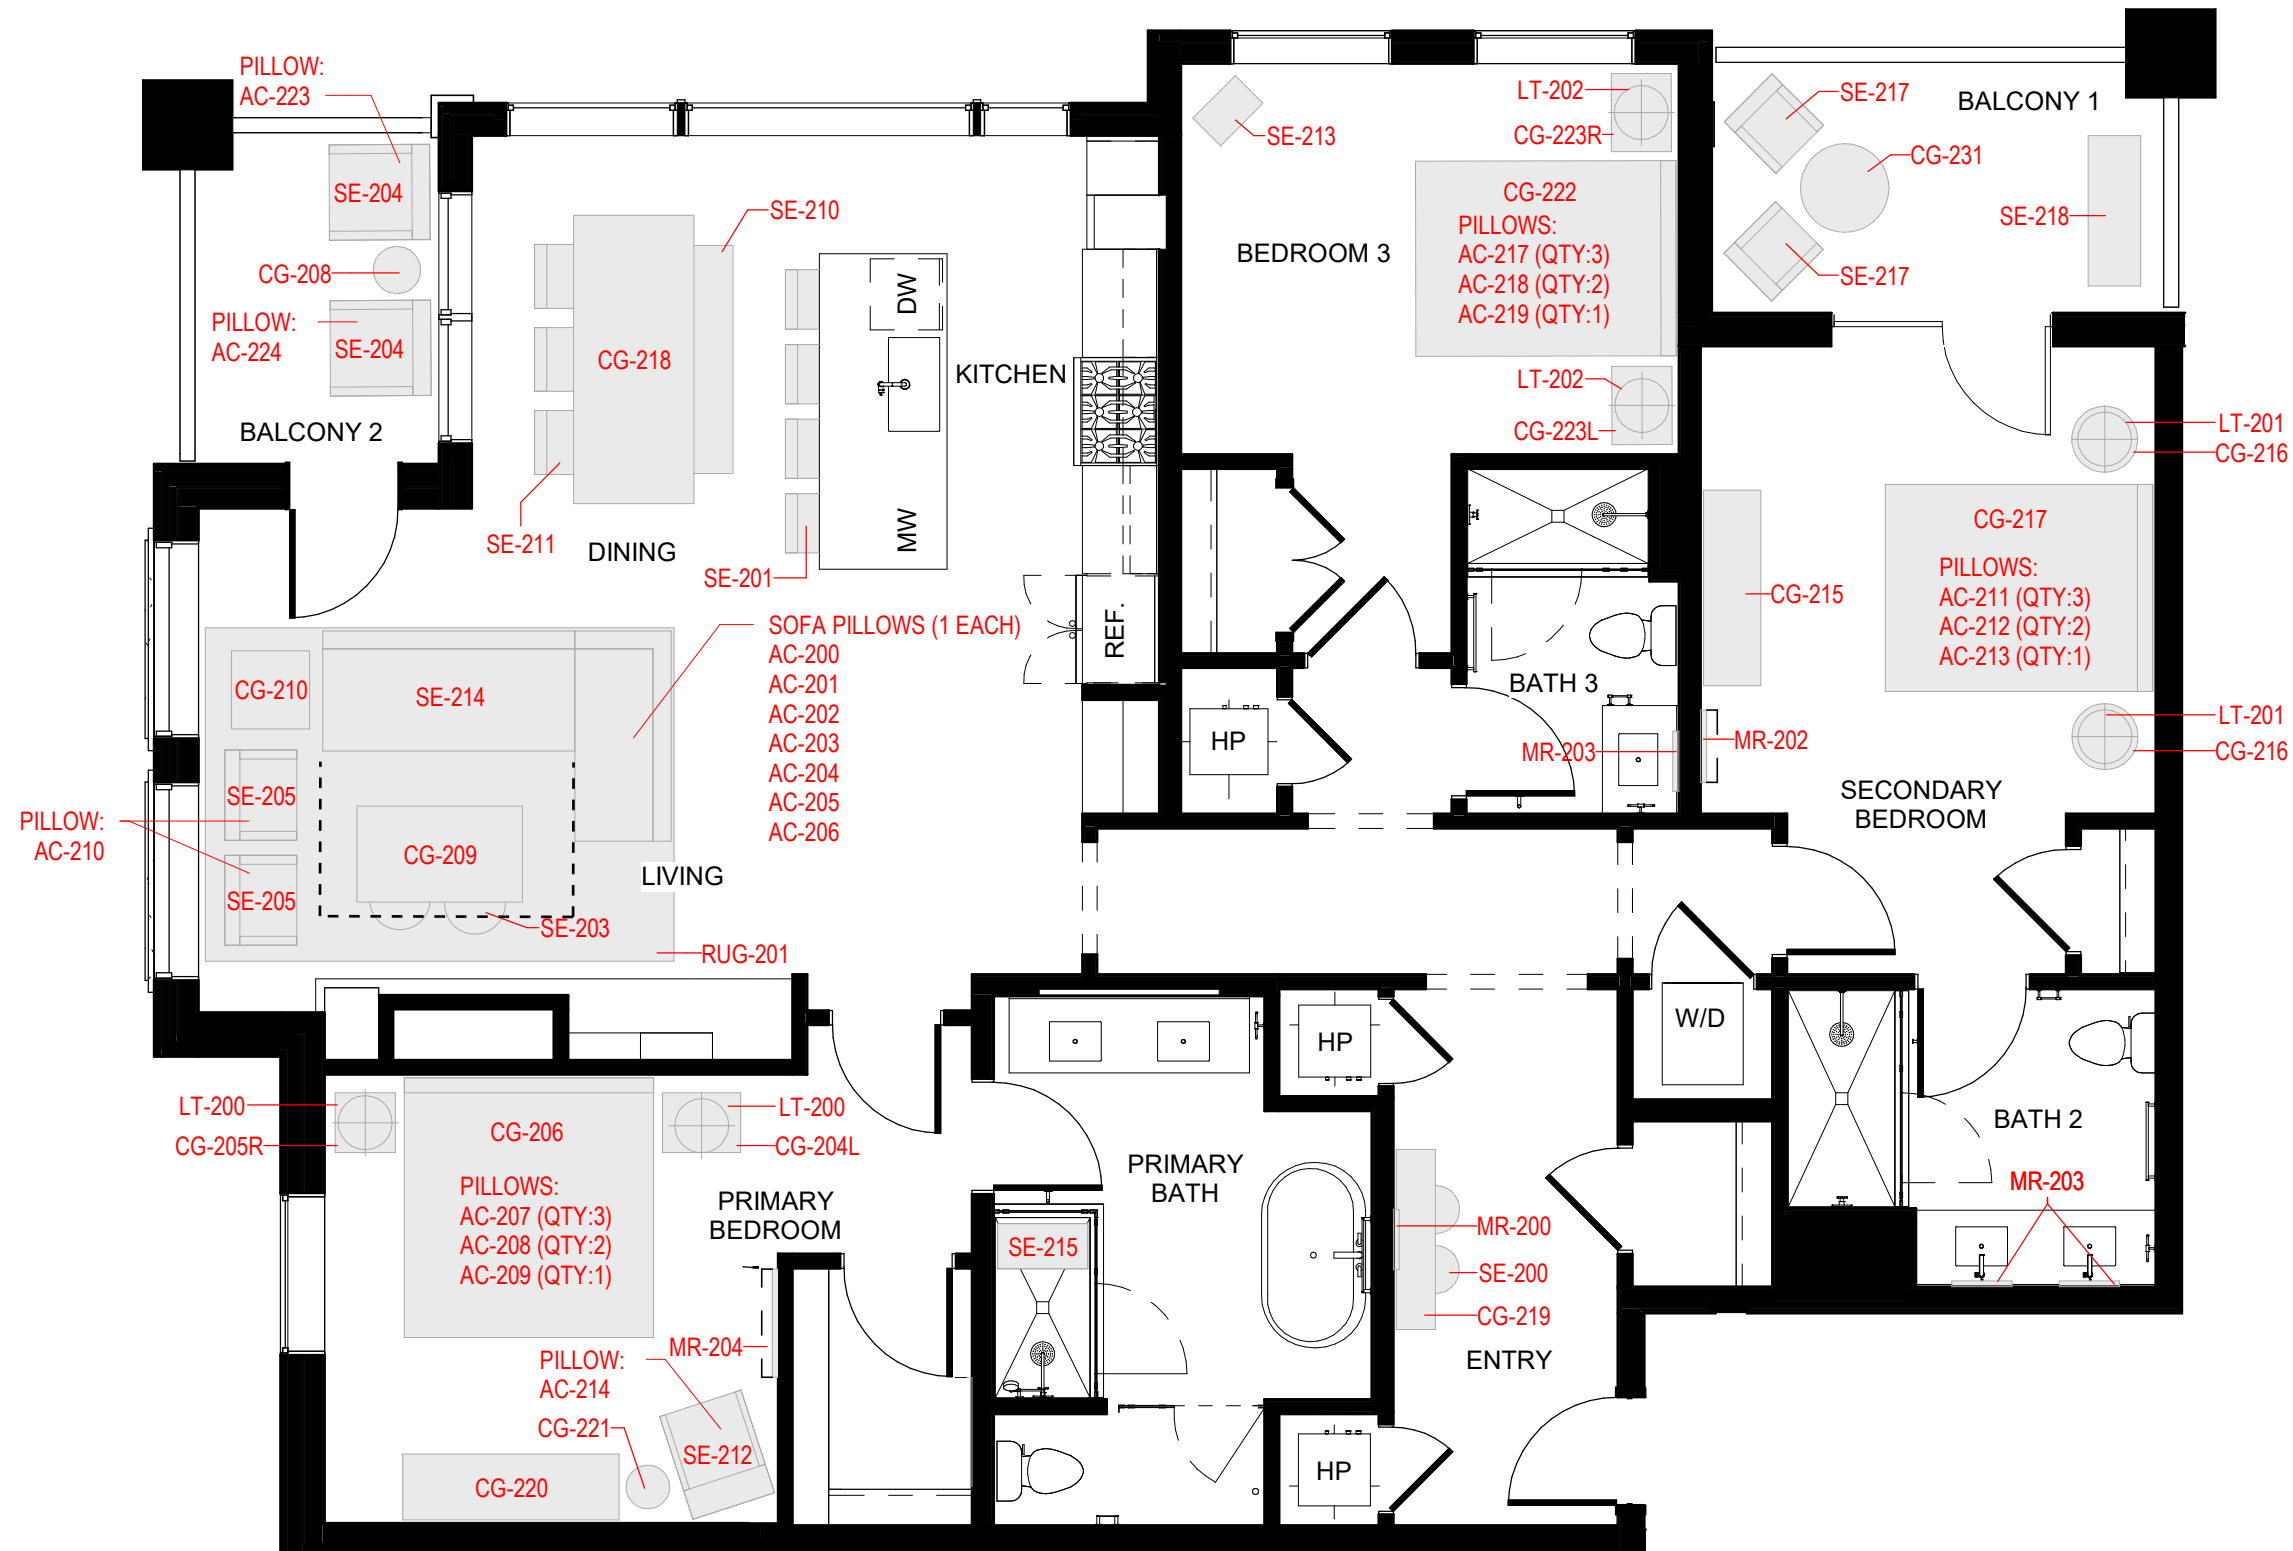

W113, W213, W313, W413, W513

* The Developer reserves the right to make any modifications the Developer deems necessary.
* All dimensions and areas shown are approximate and subject to change without notice. "As Built" dimensions and areas may vary from those shown.
* Furniture & lighting shown in gray are for reference only and are not included in the purchase price of unit.
* Where provided, Type A units are in accordance with 2009 ICC/ANSI A117.1 - NOT fully ADA compliant.

3 BED (W3B)

ARCHITECTURE
URBAN DESIGN
INTERIOR DESIGN