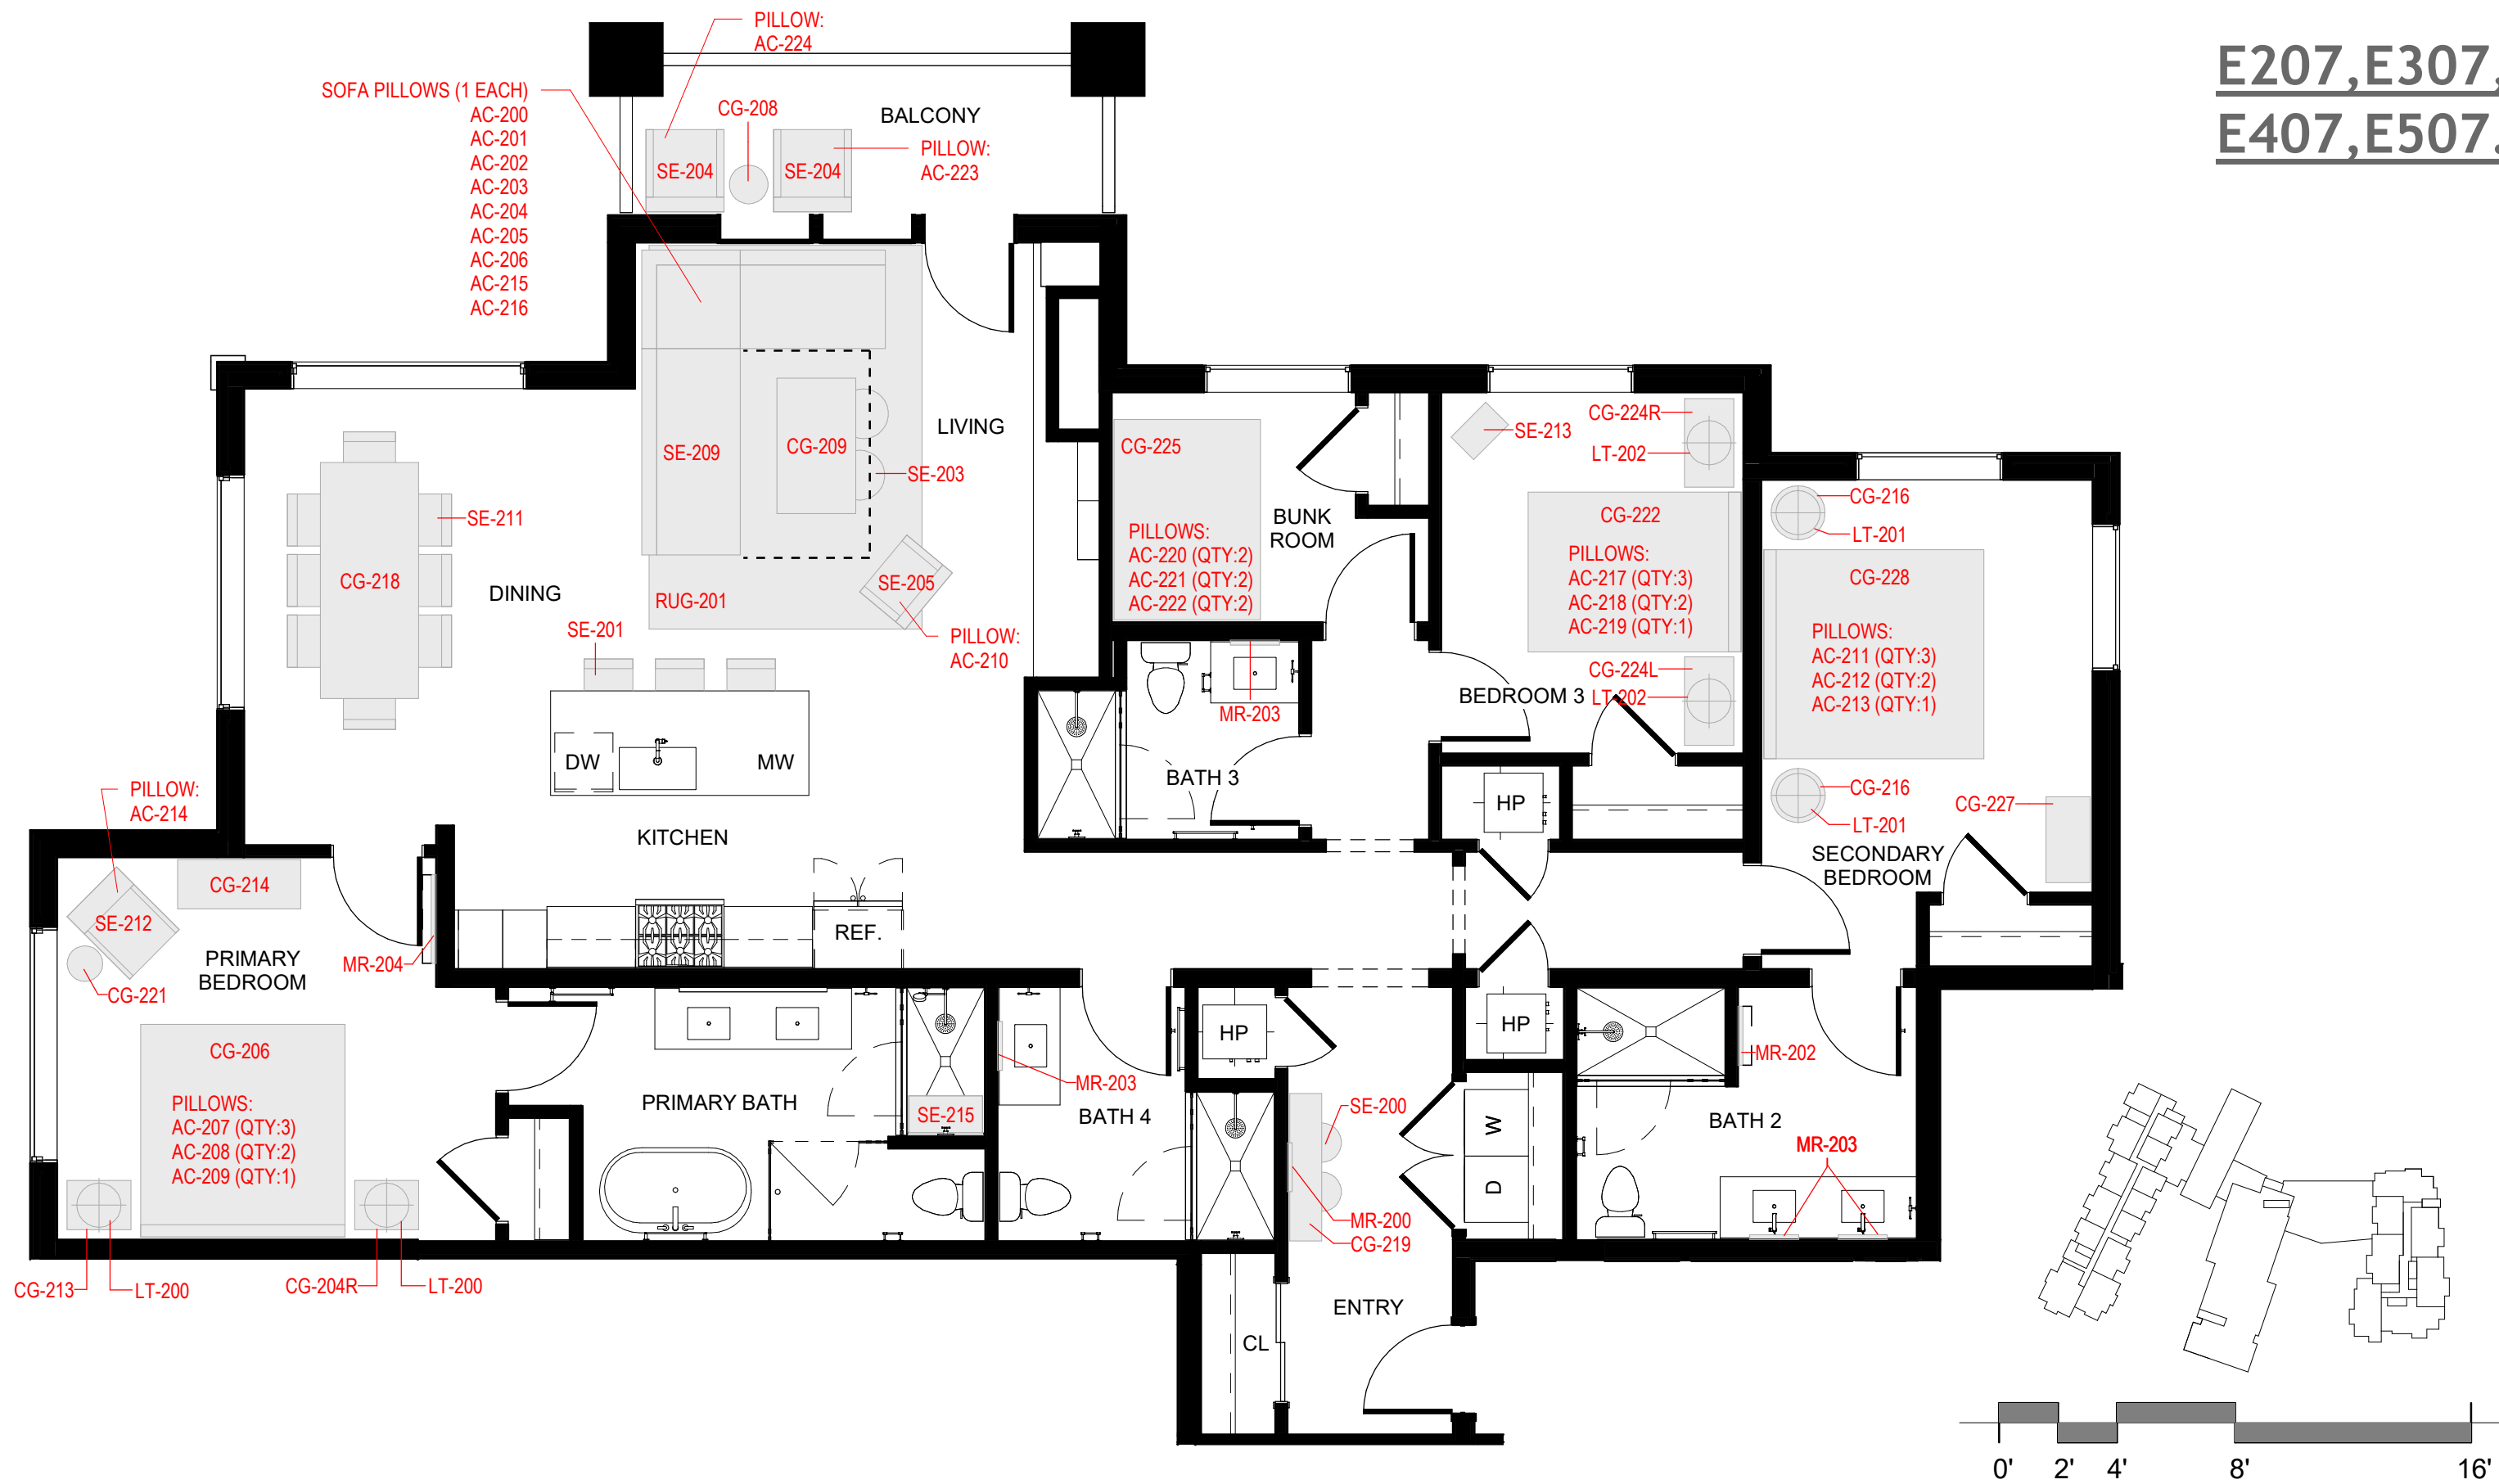

E207, E307, E407, E507.

* The Developer reserves the right to make any modifications the Developer deems necessary.
* All dimensions and areas shown are approximate and subject to change without notice. "As Built" dimensions and areas may vary from those shown.
* Furniture & lighting shown in gray are for reference only and are not included in the purchase price of unit.
* Where provided, Type A units are in accordance with 2009 ICC/ANSI A117.1 - NOT fully ADA compliant.

4 BED (E4B)

ARCHITECTURE
URBAN DESIGN
INTERIOR DESIGN