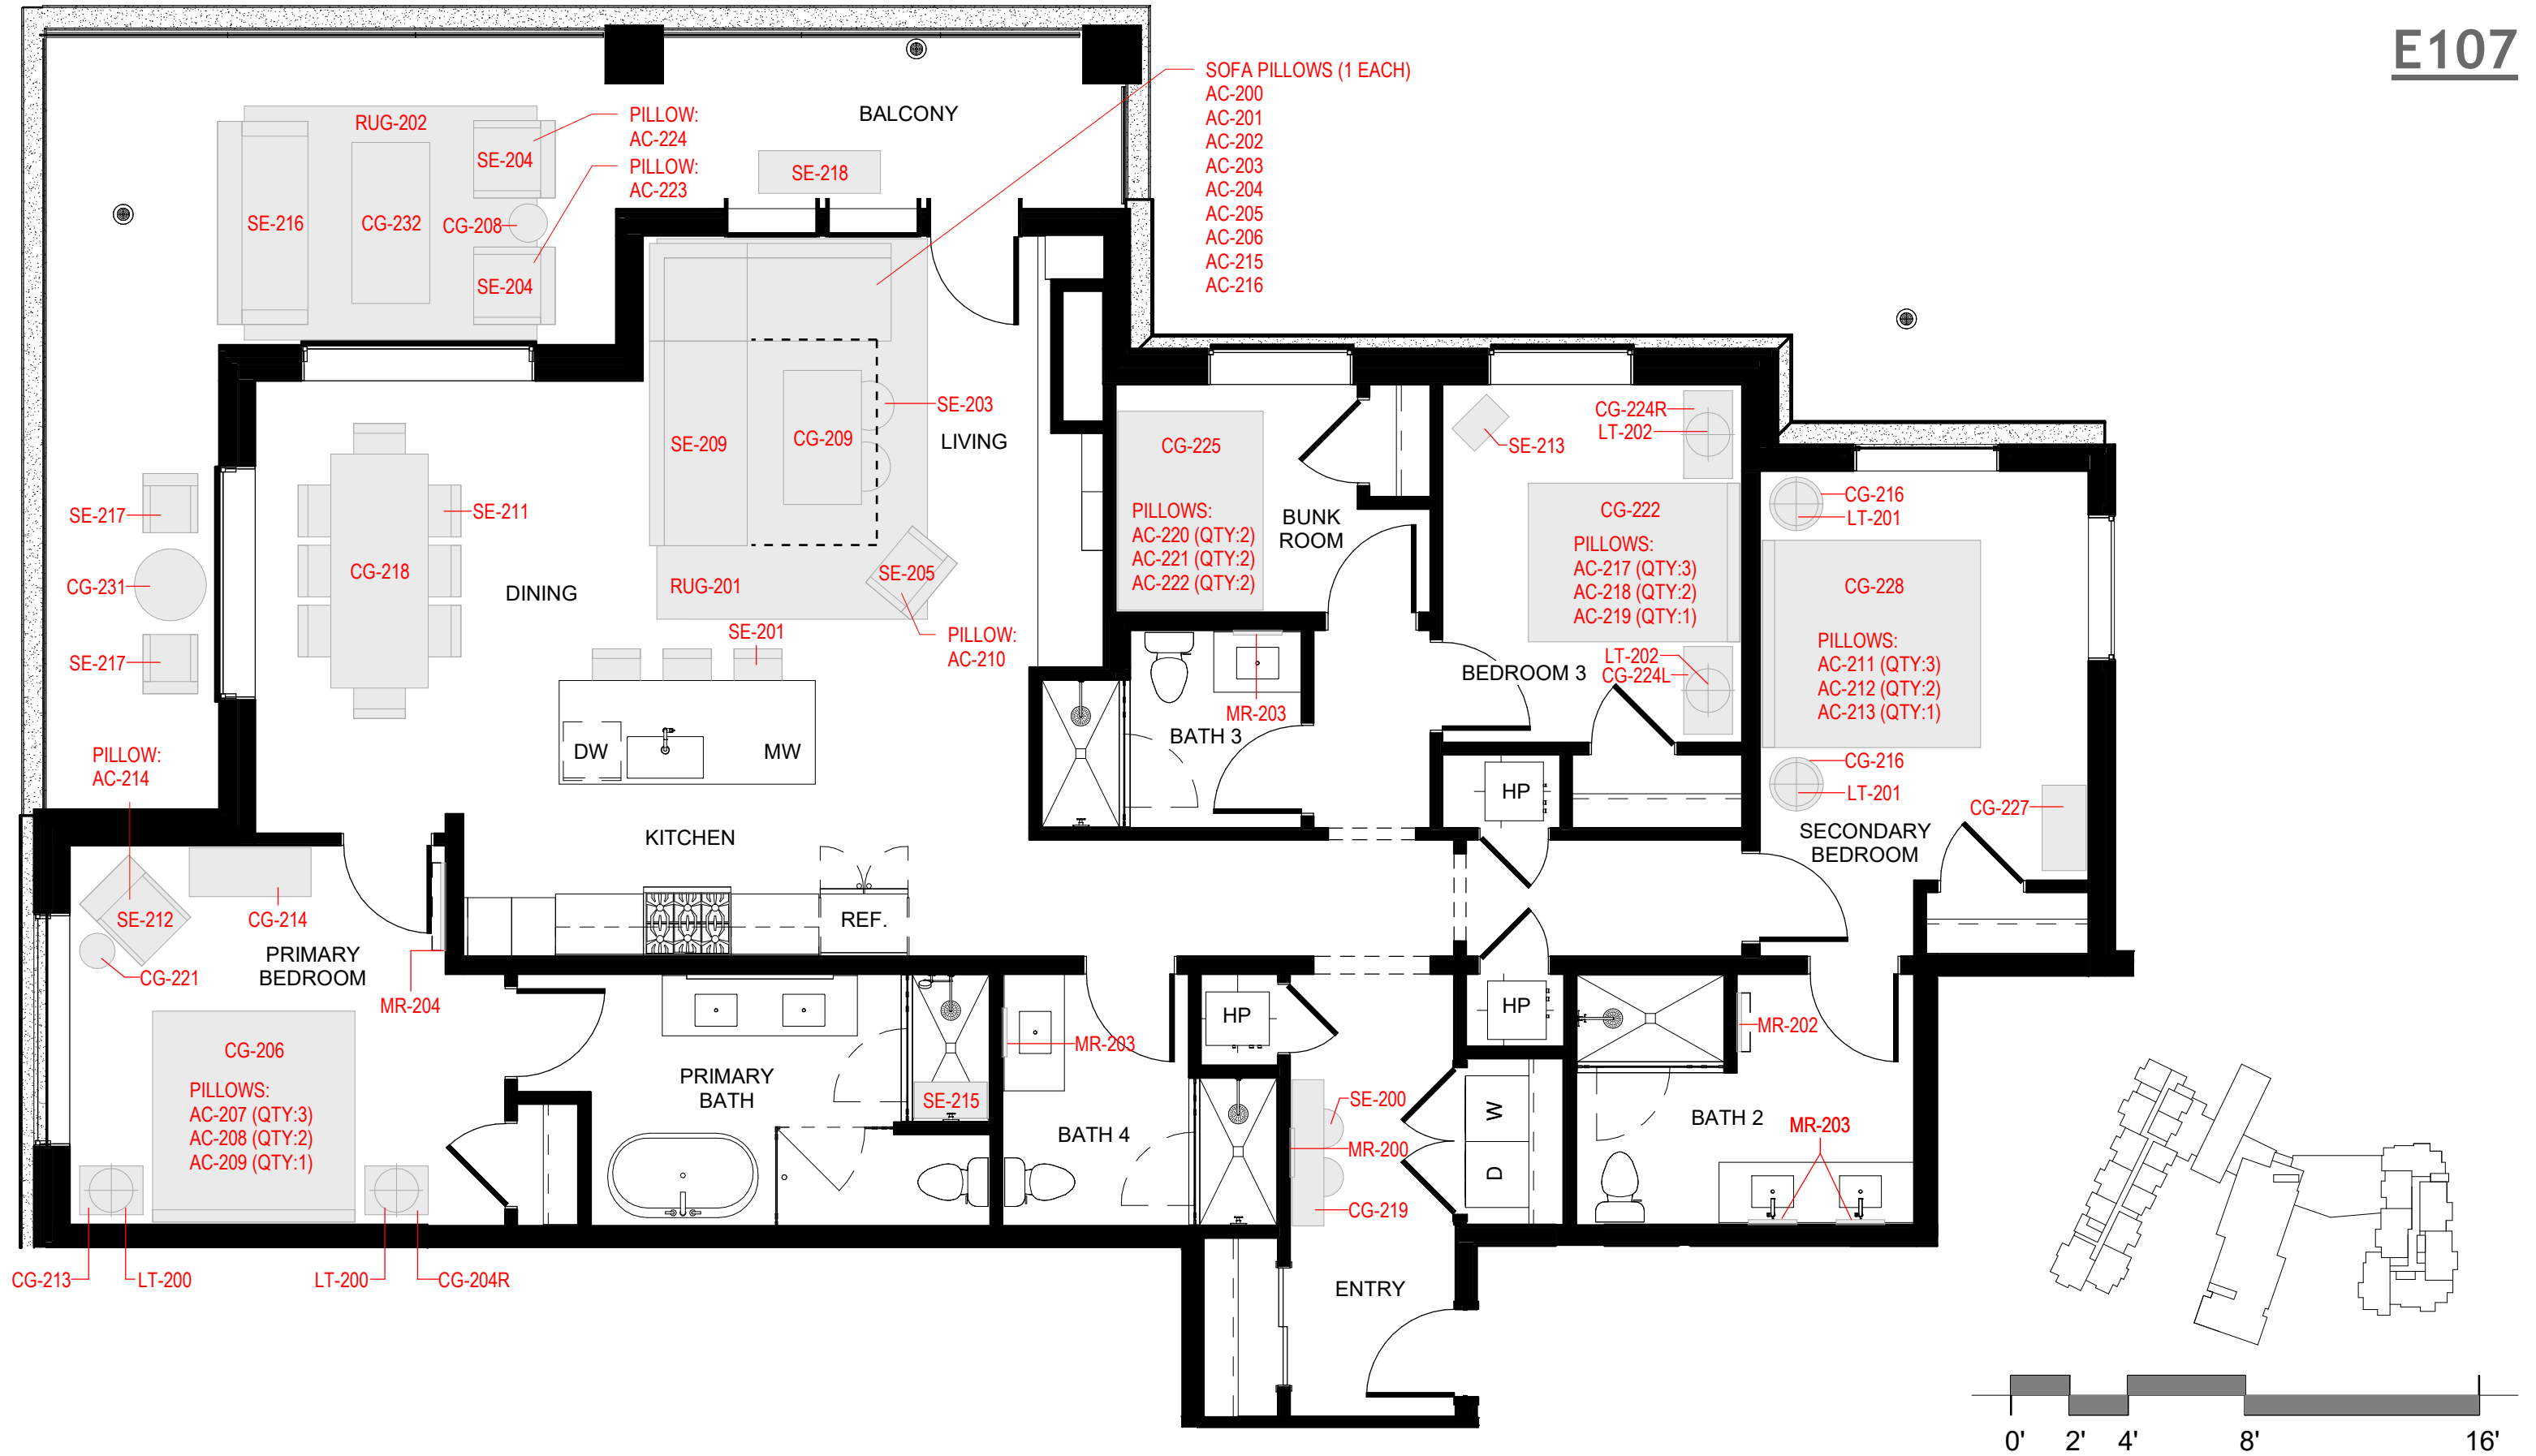

4 BED (E4B)

ARCHITECTURE
URBAN DESIGN
INTERIOR DESIGN

* The Developer reserves the right to make any modifications the Developer deems necessary.
* All dimensions and areas shown are approximate and subject to change without notice. "As Built" dimensions and areas may vary from those shown.
* Furniture & lighting shown in gray are for reference only and are not included in the purchase price of unit.
* Where provided, Type A units are in accordance with 2009 ICC/ANSI A117.1 - NOT fully ADA compliant.