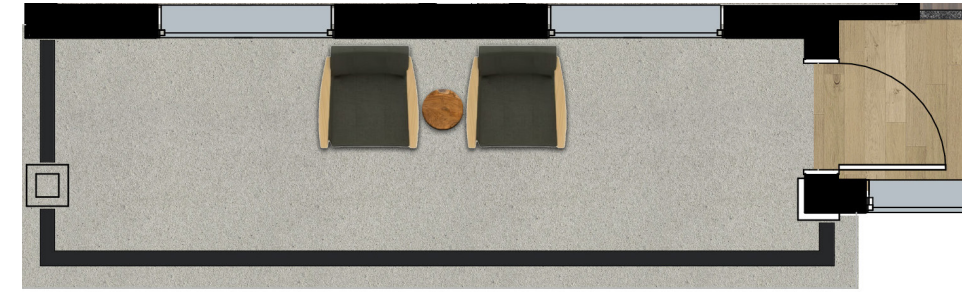

NATURAL TEAK ROOT ACCENT TABLE

Natural Teak Wood Root Accent Table
*Additional Outdoor Furniture Varies by Plan,
Reference Unit Plans

Fabric Detail

Wood Detail

EXTENDED PATIO

* PLANS VARY

OUTDOOR TEAK & ROBE BENCH