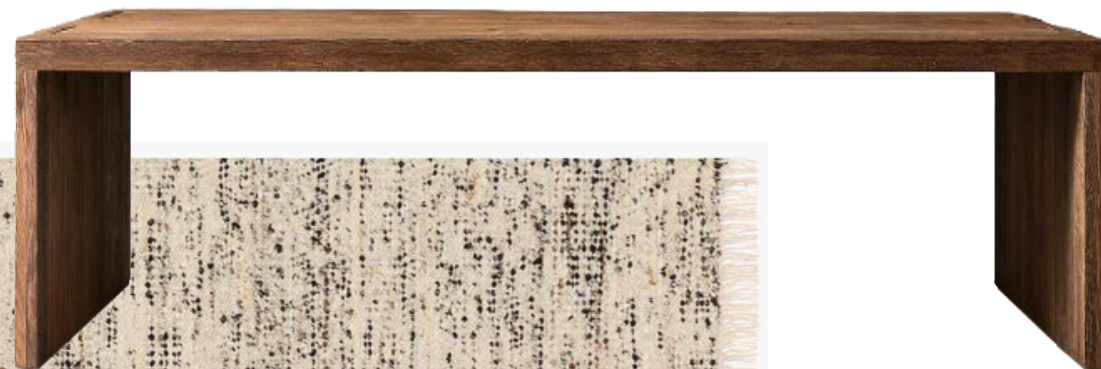

Wood Frame Detail

LEATHER WOOD COUNTER STOOL

Leather Sling Back Counter Stool with Chesnut Finish Wood Frame

*Quantities Vary by Plan Type

LUXURY ACCENT PILLOWS

Ten Various Textural Accent Pillows

PREMIUM LEATHER SECTIONAL SLEEPER SOFA

Leather Sectional Sleeper Sofa with Kiln-Dried Solid Hardwood Base

Leather Detail

RECLAIMED OAK WOOD END TABLE

Rustic Oak Wood Cube
*Not Applicable in E4B

* PLANS VARY

Wood Detail

RUSTIC SOLID WOOD COFFEE TABLE

Kiln-Dried Solid Wood with Natural Imperfections and Graining

Fabric Detail

VELVET SWIVEL LOUNGE CHAIR

Plush Velvet Swivel Lounge Chair with Luxury Accent Pillow
*Quantities Vary by Plan Type

Fabric Detail