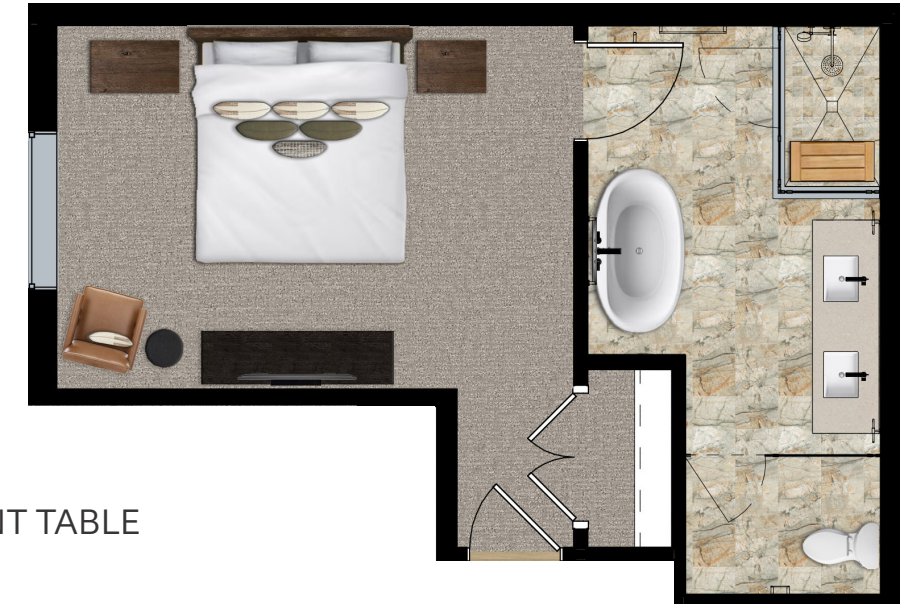

* PLANS VARY