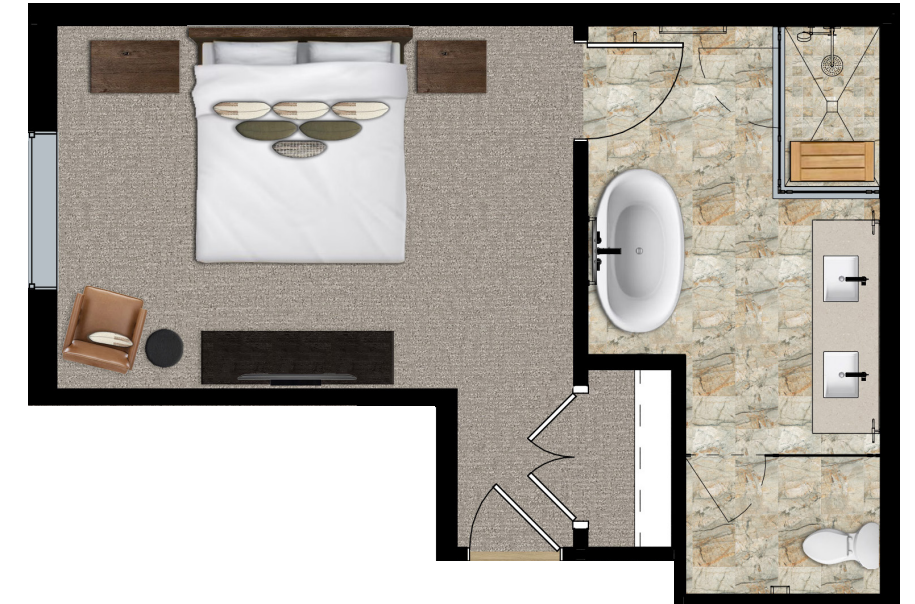

* PLANS VARY