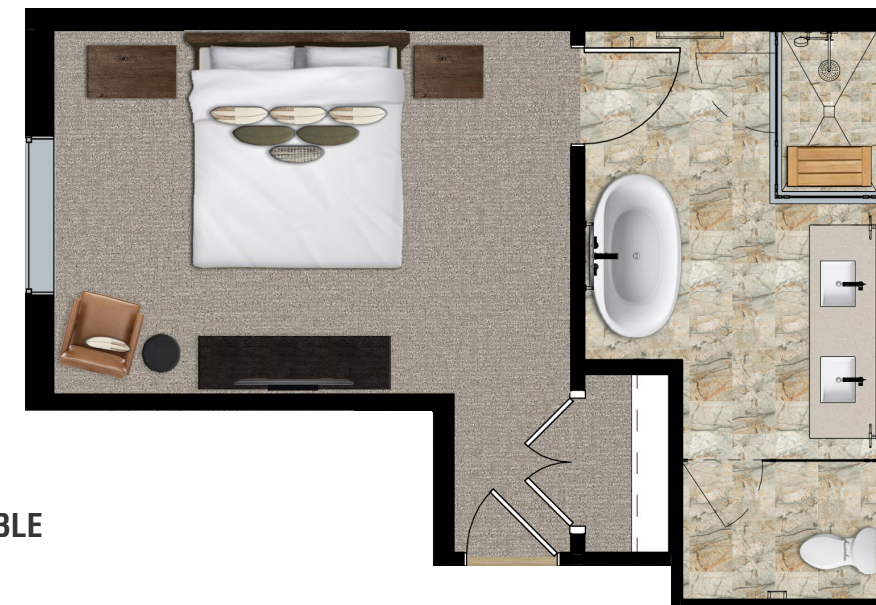

RAW IRON ACCENT TABLE

Raw Iron Accent Table

*Option not Applicable in W3A Units Only

* PLANS VARY